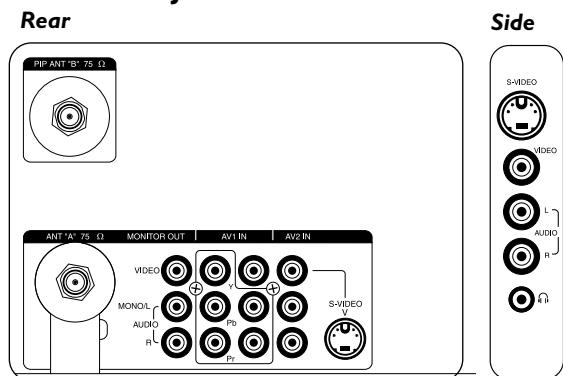

Audio/Video Jack Panel

Additional Features Include:

- 160° wide-angle screen
- 550 foot lamberts peak brightness
- 7" liquid-cooled/coupled tubes
- 4-way cursor directional control
- 181-total channel capability
- Programmable scan tuning
- Two 4" x 6" full-range speakers
- Total remote menu-format tuning with multicolor onscreen graphics
- Status recall
- Mono/stereo/SAP select
- Cable/normal select

UPC: 0 37849 90688 0

Product dimensions: 37.4" W x 44.96" H x 21.26" D

Product weight: 127 lbs.

Carton dimensions: 41.69" W x 49.29" H x 24.41" D

Carton weight: 152 lbs.

Master pack: 1

Carton Contains: 43" Large Screen TV, Universal TV/VCR/ACC Remote Control w/Batteries, Operating Instructions, Warranty Information

AutoWindow, AutoSound Plus, AutoPicture, AutoSurf, AutoLock, AutoMute, Incredible Surround, and ImageMax are trademarks of Philips Consumer Electronics Company.

As an ENERGY STAR® Partner, Philips has determined that this product meets the ENERGY STAR® guidelines for energy efficiency.

Printed in USA

©2001 Philips Consumer Electronics Co.

A Division of Philips Electronics North America Corp.

¹Lines per picture width. 600 based on EIA measurement procedures. Specifications subject to change without notice.

Let's make things better.

PHILIPS